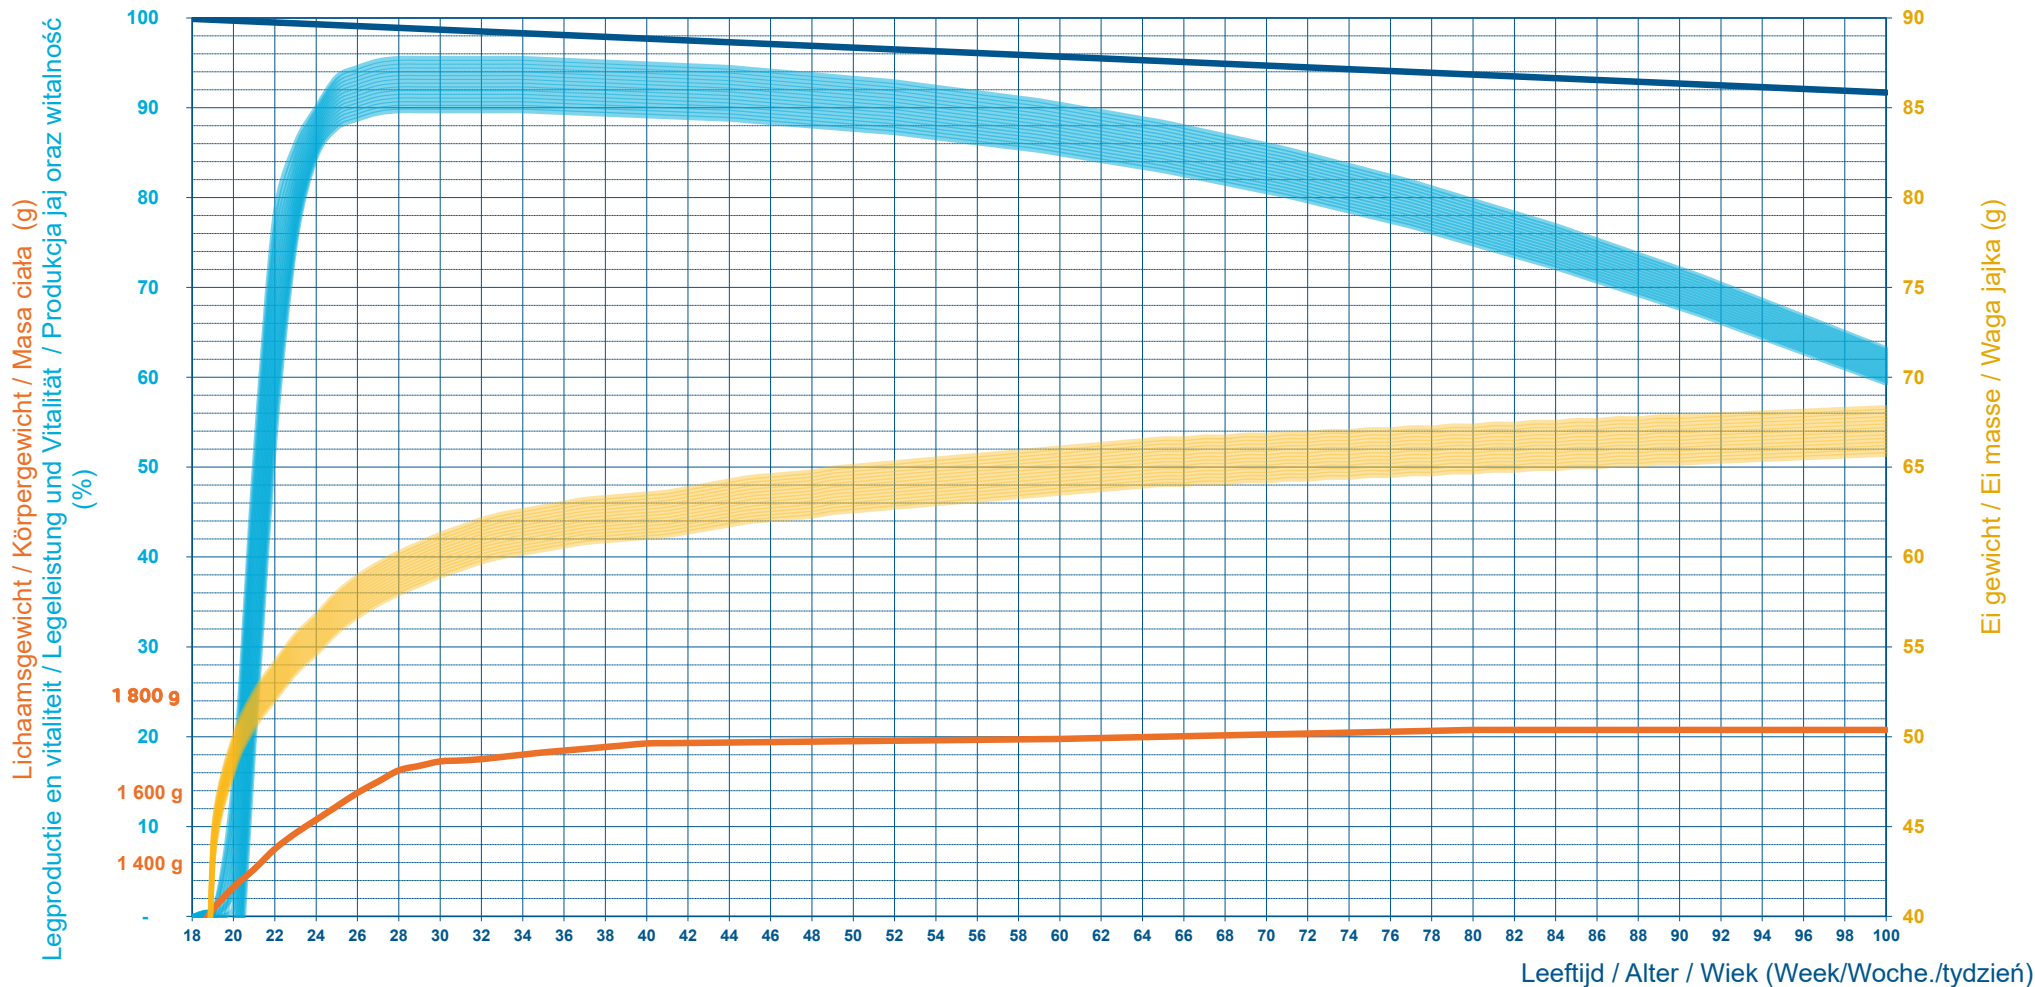

Naam / Name / Nazwa :		Datum van afvoer / Abschlacht Datum / Data zakończenia produkcji :	
Voer / Futter / dostawca paszy :		Leeftijd bij afvoer / Alter bei Abschlacht / Wiek przy zakończeniu produkcji :	
Land / Land / kraj :		Ei aantal / Eier Anzahl / Liczba jaj :	
Geboortedatum / Geburtsdatum / Data urodzenia :		Gem. eigewicht / Durchschnitt Eier masse / Średnia waga jaj (g) :	
Aantal hennen / Anzahl Henne / Ilość kur :		Ei massa / Ei masse / Waga jaj (kg) :	
Opzet datum / Installdatum / Data przeniesienia :		FC per ei / FC pro Ei / Konwersja paszy na jajo (g) :	
Leeftijd bij opzet / Alter bei Einstall / Wiek podczas przeniesienia :		FCR / FCR / Konwersja paszy (kg/kg) :	

The performance data contained in this document was obtained from results and experience from our own research flocks. In no way does the data contained in this document constitute a warranty or guarantee of the same performance under different conditions of nutrition, density, or physical or biological environment. In particular (but without limitation of the foregoing) we do not grant any warranties regarding the fitness for purpose, performance, use, nature or quality of the flocks. Novogen makes no representation as the accuracy or completeness of the information contained in this document.